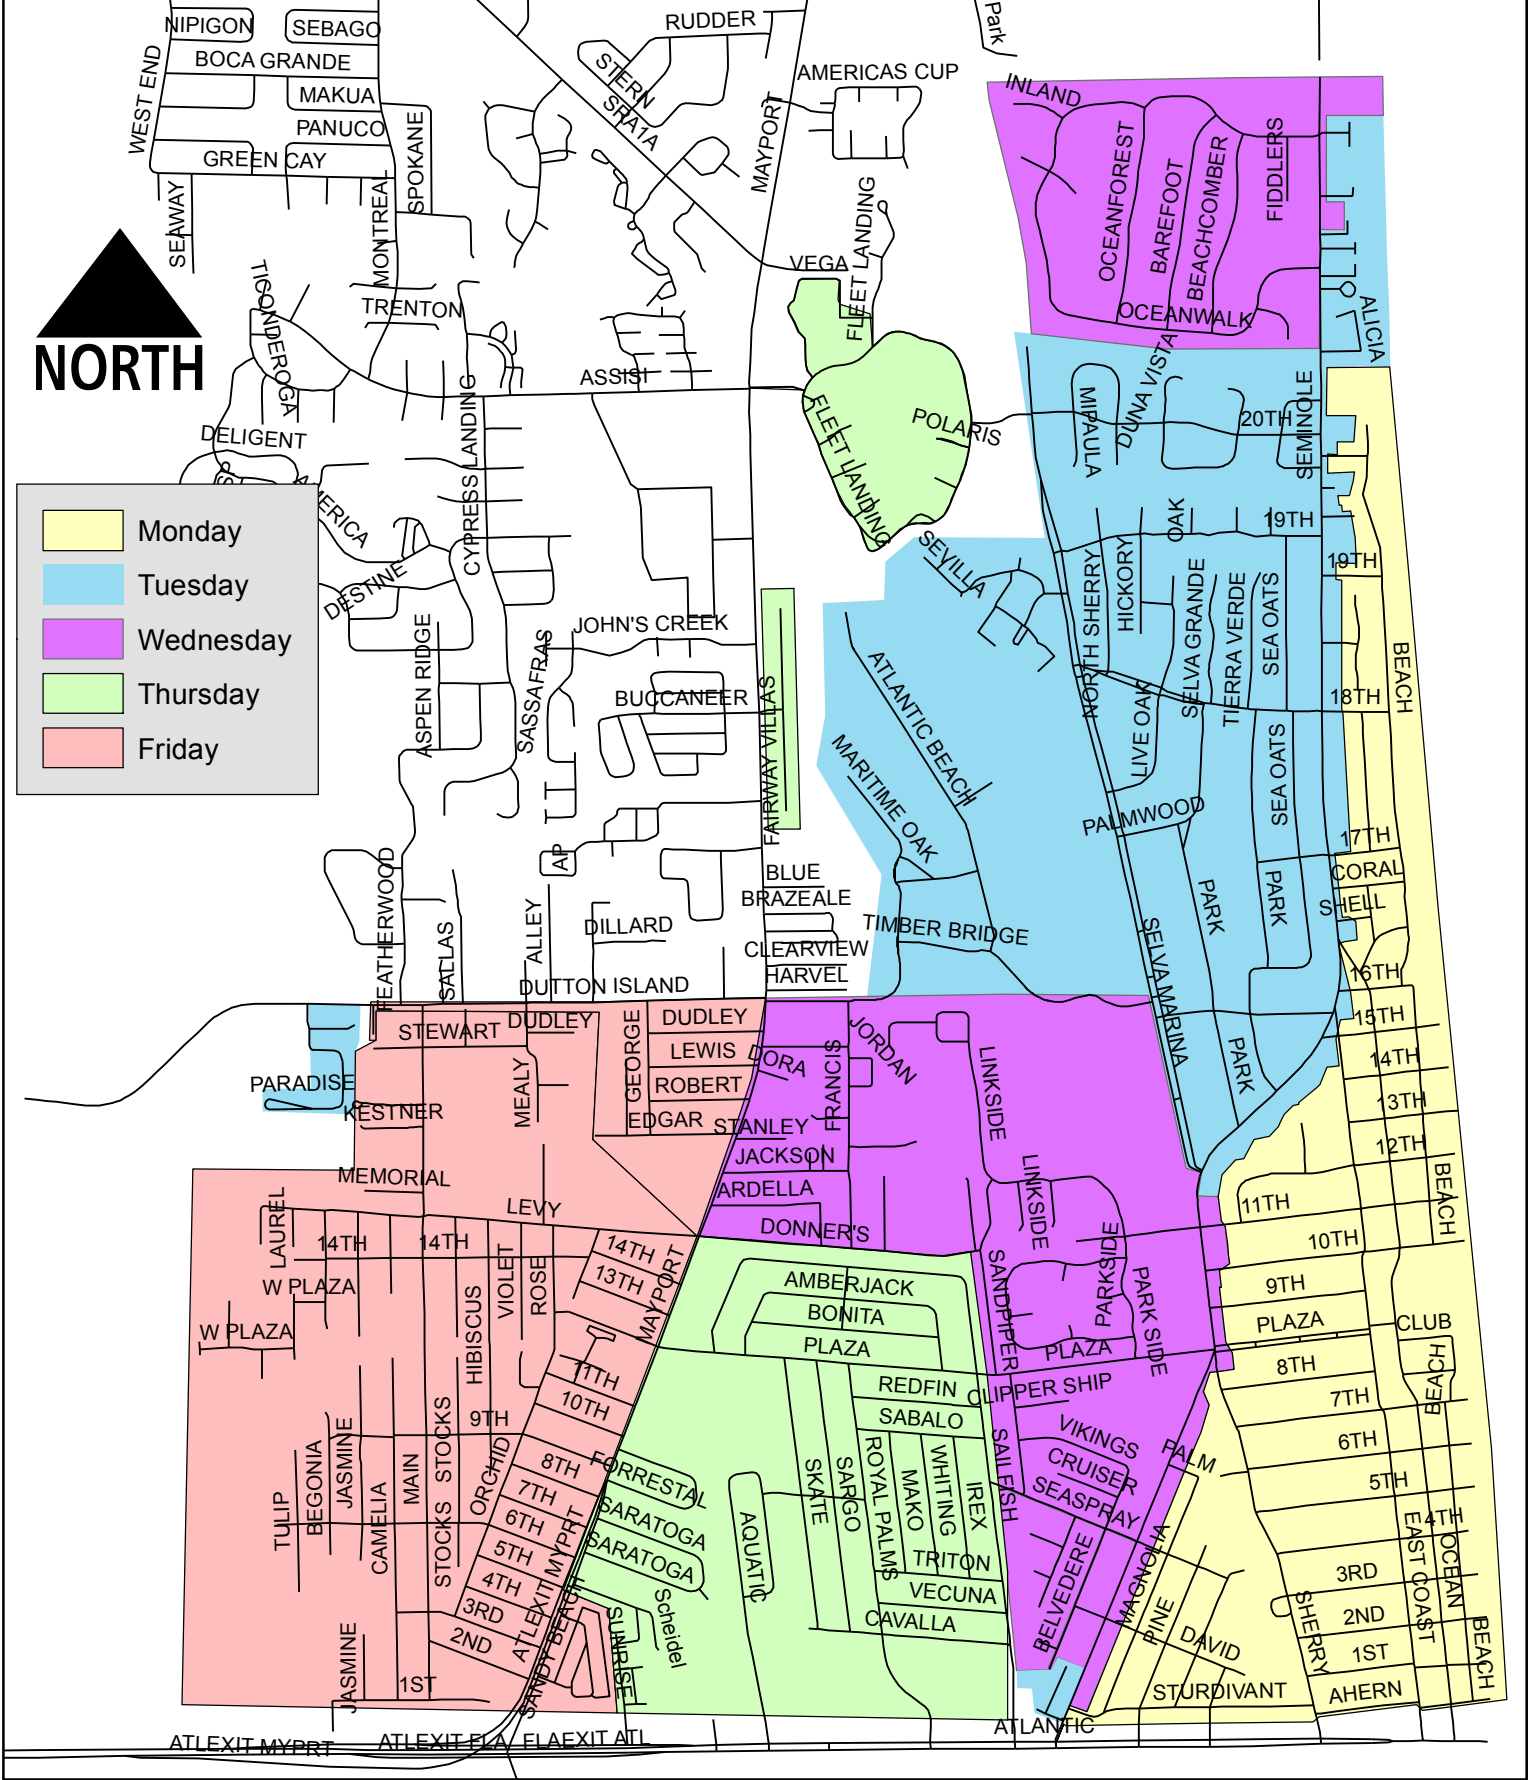

# Garbage, Yard Waste, Recycle Pickup Days

	Monday
	Tuesday
	Wednesday
	Thursday
	Friday